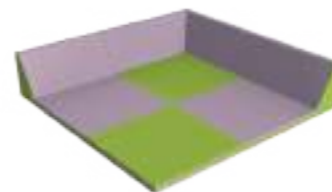

Mat for seating area
Tapis assise
Asiento

COD.6754E
100x38x32h cm

3+

PANCA CURVA

Soft curved bench
Pouf cylindrique crèche
Banco curvo

COD.6756E
140x140 cm

3+

ANGOLO RELAX PICCOLO